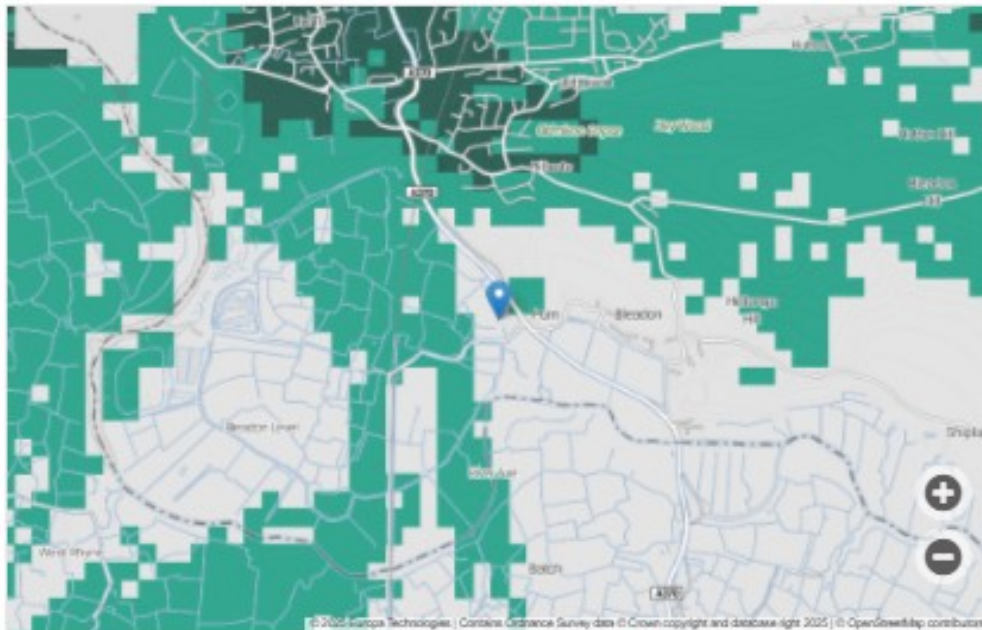

View mobile availability

Use of this checker is subject to [Ofcom's terms of use](#)

Please enter your postcode below to view the predicted mobile availability in your area, or click the button to enable the site to find your location.

BS240AP

Change Location

PURN FARM GRAINSTORE, ACCOMMODATION ROAD

Indoor

Outdoor

This map shows predicted mobile availability in your area. Please select your network to view availability from your provider.

- "Voice" denotes expected coverage for making phone calls.
- "Data" denotes mobile internet service availability, excluding 5G services.
- "5G Data" denotes outdoor 5G mobile internet service availability.

We are exploring ways to improve Ofcom's mobile coverage checker. Please [share your feedback](#) to inform our work in this area.

Data last updated: December 2024, based on the latest data available to Ofcom.

EE

Voice **Data** 5G Data

Likely Limited None