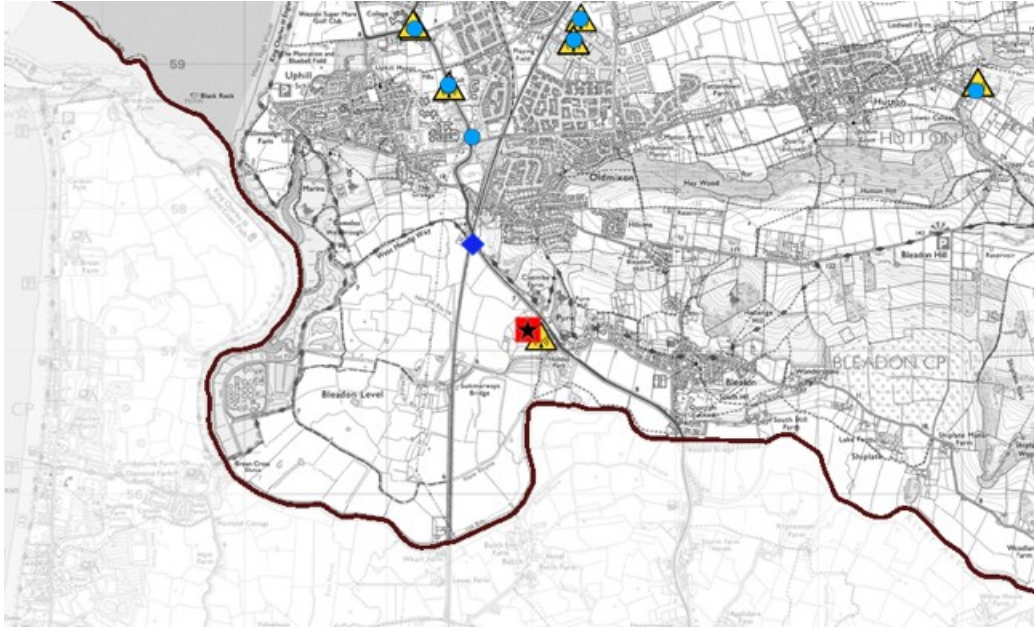

Appendix 1 – Details of other masts and coverage

1. Map showing the location of appeal site highlighted by black star and telecommunication masts indicated by yellow triangles, blue diamond and blue circles. The plan shows the boundary with Somerset County Council to the south of the site.

2. Photo of existing mast highlight in above plan by blue diamond symbol. The photo is taken from Bridgwater Road.

3. View of existing mast taken from Toll Road

Ofcom Mobile and broadband checker

Vodafone