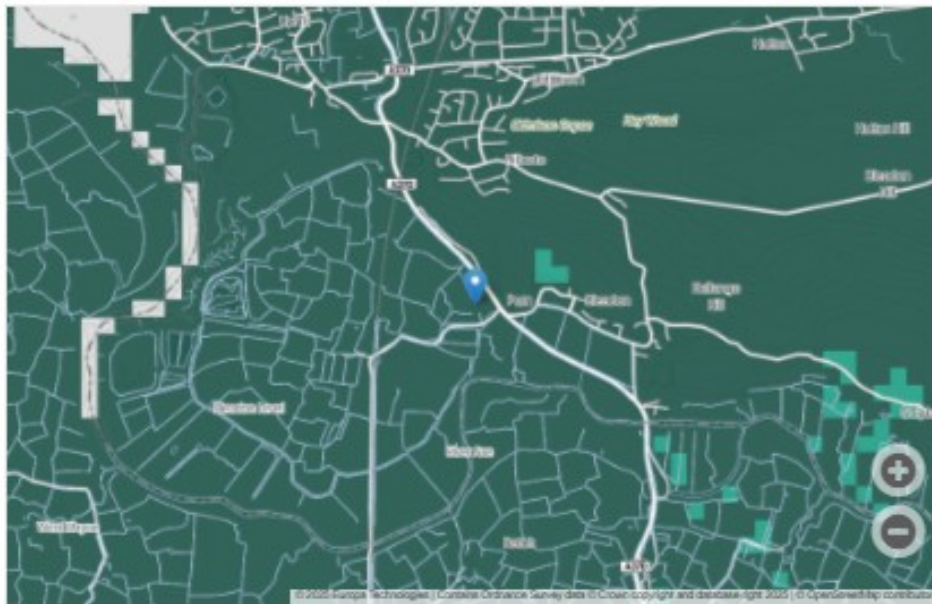

View mobile availability

Use of this checker is subject to [Ofcom's terms of use](#)

Please enter your postcode below to view the predicted mobile availability in your area, or click the button to enable the site to find your location.

BS240AP

[Change Location](#)

PURN FARM GRAINSTORE, ACCOMMODATION ROAD

Indoor

Outdoor

This map shows predicted mobile availability in your area. Please select your network to view availability from your provider.

- "Voice" denotes expected coverage for making phone calls.
- "Data" denotes mobile internet service availability, excluding 5G services.
- "5G Data" denotes outdoor 5G mobile internet service availability.

We are exploring ways to improve Ofcom's mobile coverage checker. Please [share your feedback](#) to inform our work in this area.

Data last updated: December 2024, based on the latest data available to Ofcom.

EE

Voice

Data

5G Data

Likely

Limited

None