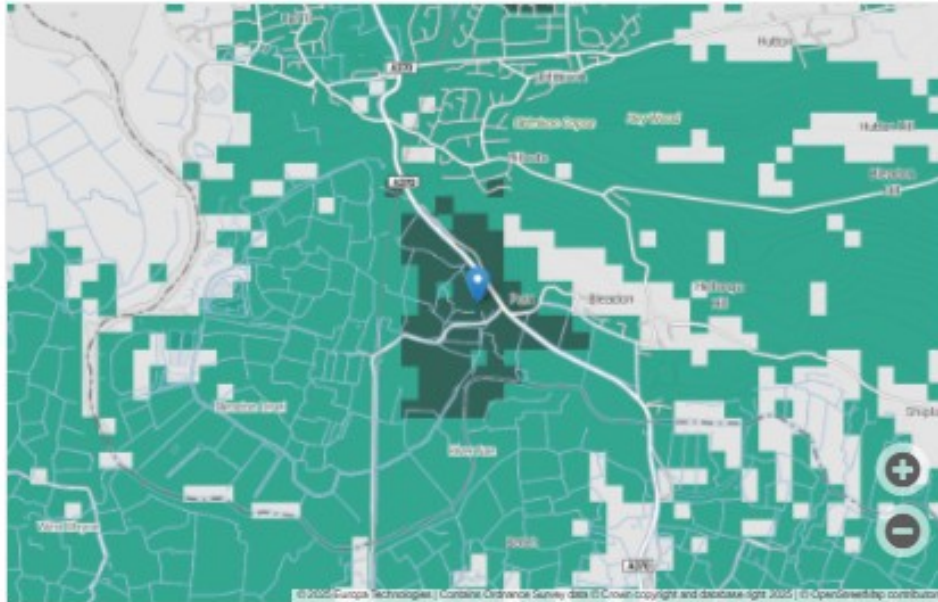

We are exploring ways to improve Ofcom's mobile coverage checker. Please [share your feedback](#) to inform our work in this area.

Data last updated: December 2024, based on the latest data available to Ofcom.

O2

Voice

Data

5G Data

Liberty

Limited

None

View mobile availability