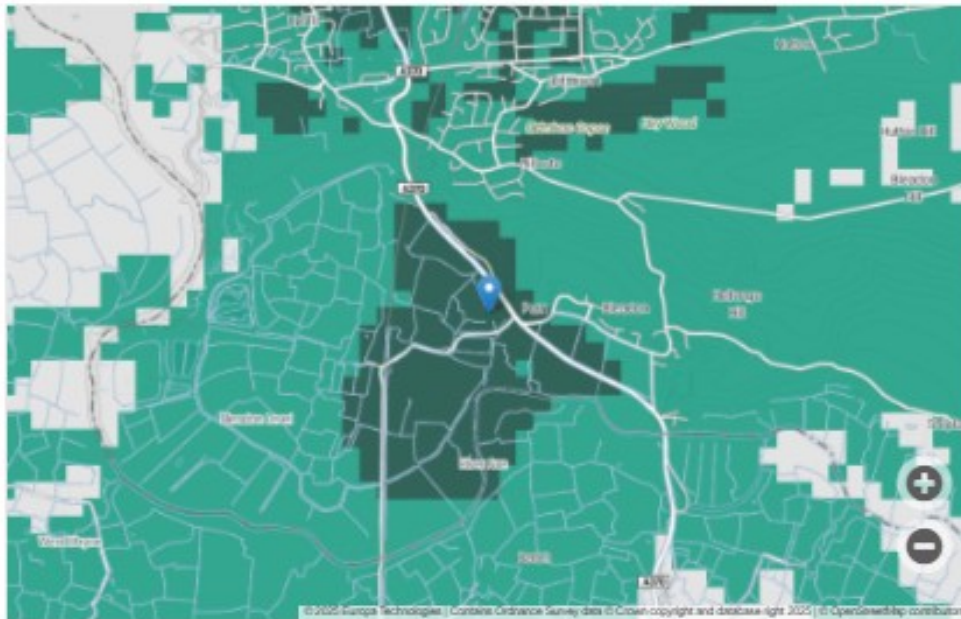

We are exploring ways to improve Ofcom's mobile coverage checker. Please [share your feedback](#) to inform our work in this area.

Data last updated: December 2024, based on the latest data available to Ofcom.

Vodafone

Voice

Data

5G Data

Libby

Limited

None

View mobile availability